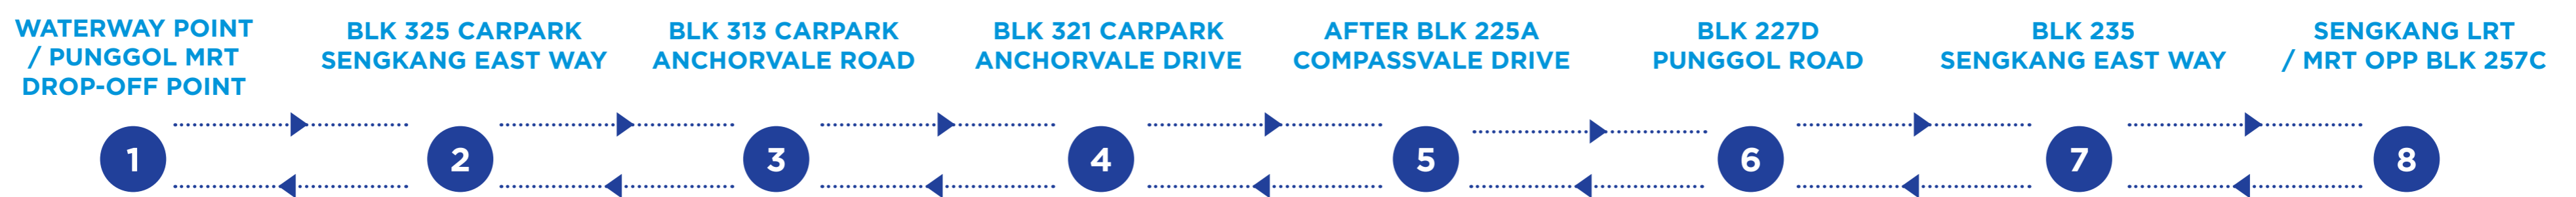

Waterway Point / Punggol MRT Drop-off Point	Blk 325 Carpark Sengkang East Way	Blk 313 Carpark Anchorvale Road	Blk 321 Carpark Anchorvale Drive	After Blk 225A Compassvale Drive	Blk 227D Punggol Road	Blk 235 Sengkang East Way	Sengkang LRT / MRT Opp Blk 257C
11.00am	11.08am	11.11am	11.13am	11.17am	11.19am	11.22am	11.25am
11.40am	11.48am	11.51am	11.53am	11.57am	11.59am	12.02pm	12.05am
12.20pm	12.28pm	12.31pm	12.33pm	12.37pm	12.39pm	12.42pm	12.45pm
1.00pm	1.08pm	1.11pm	1.13pm	1.17pm	1.19pm	1.22pm	1.25pm
1.40pm	1.48pm	1.51pm	1.53pm	1.57pm	1.59pm	2.02pm	2.05pm
2.20pm	2.28pm	2.31pm	2.33pm	2.37pm	2.39pm	2.42pm	2.45pm
3.00pm	3.08pm	3.11pm	3.13pm	3.17pm	3.19pm	3.22pm	3.25pm
3.40pm	3.48pm	3.51pm	3.53pm	3.57pm	3.59pm	4.02pm	4.05pm
4.20pm	4.28pm	4.31pm	4.33pm	4.37pm	4.39pm	4.42pm	4.45pm
5.00pm	5.08pm	5.11pm	5.13pm	5.17pm	5.19pm	5.22pm	5.25pm
5.40pm	5.48pm	5.51pm	5.53pm	5.57pm	5.59pm	6.02pm	6.05pm
6.20pm	6.28pm	6.31pm	6.33pm	6.37pm	6.39pm	6.42pm	6.45pm
7.00pm	7.08pm	7.11pm	7.13pm	7.17pm	7.19pm	7.22pm	7.25pm
7.40pm	7.48pm	7.51pm	7.53pm	7.57pm	7.59pm	8.02pm	8.05pm
8.20pm	8.28pm	8.31pm	8.33pm	8.37pm	8.39pm	8.42pm	8.45pm
9.00pm							

ROUTE B. AMK INDUSTRIAL PARK

Monday - Friday (excluding public holidays), 11.40am - 2.00pm

Approximately 20 minutes interval

ST Electronics (Amk St 65)	Tech Point (Amk St 65)	Link A AMK (Amk St 62)	NCS Hub (Amk St 62)	Apple (Amk St 64)	Waterway Point / Punggol MRT Drop-off
11.40am	11.41am	11.45am	11.46am	11.47am	12.05pm
12.00pm	12.01pm	12.05pm	12.06pm	12.07pm	12.25pm
12.25pm	12.26pm	12.30pm	12.31pm	12.32pm	12.50pm
12.45pm	12.46pm	12.50pm	12.51pm	12.52pm	1.10pm
1.10pm	1.11pm	1.15pm	1.16pm	1.17pm	1.35pm
1.30pm	1.31pm	1.35pm	1.36pm	1.37pm	1.55pm
1.55pm	1.56pm	2.00pm	2.01pm	2.02pm