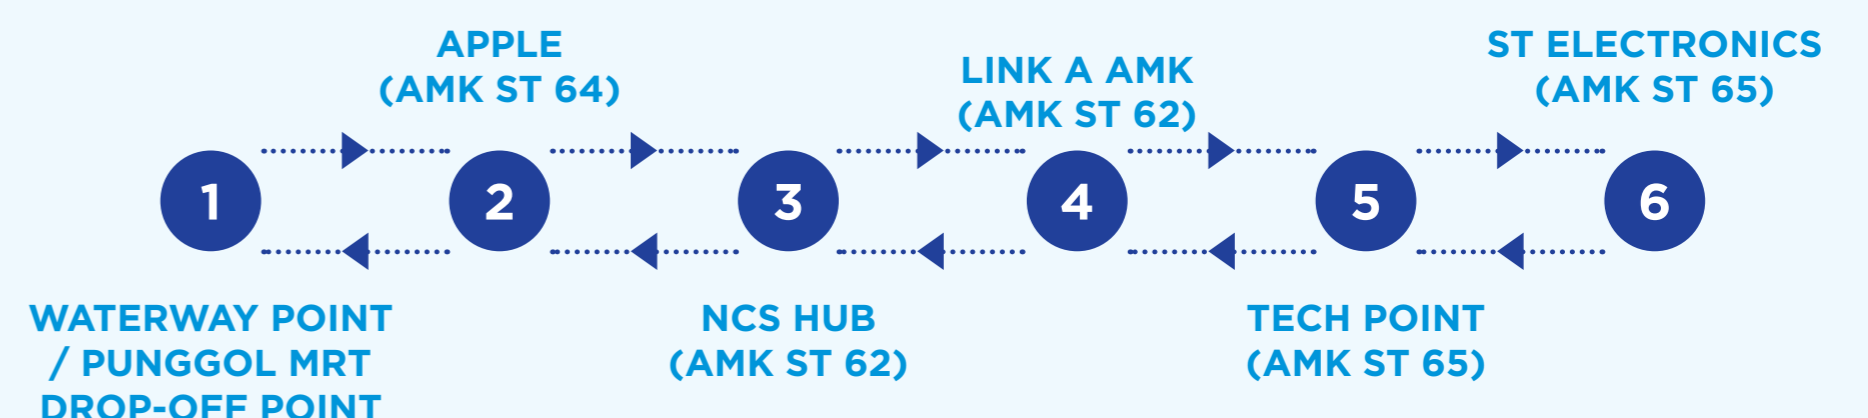

/waterwaypoint.com.sg

/fcm.waterwaypoint

Download Frasers Rewards App

Official Rewards Programme

Managed By

Jointly Owned By